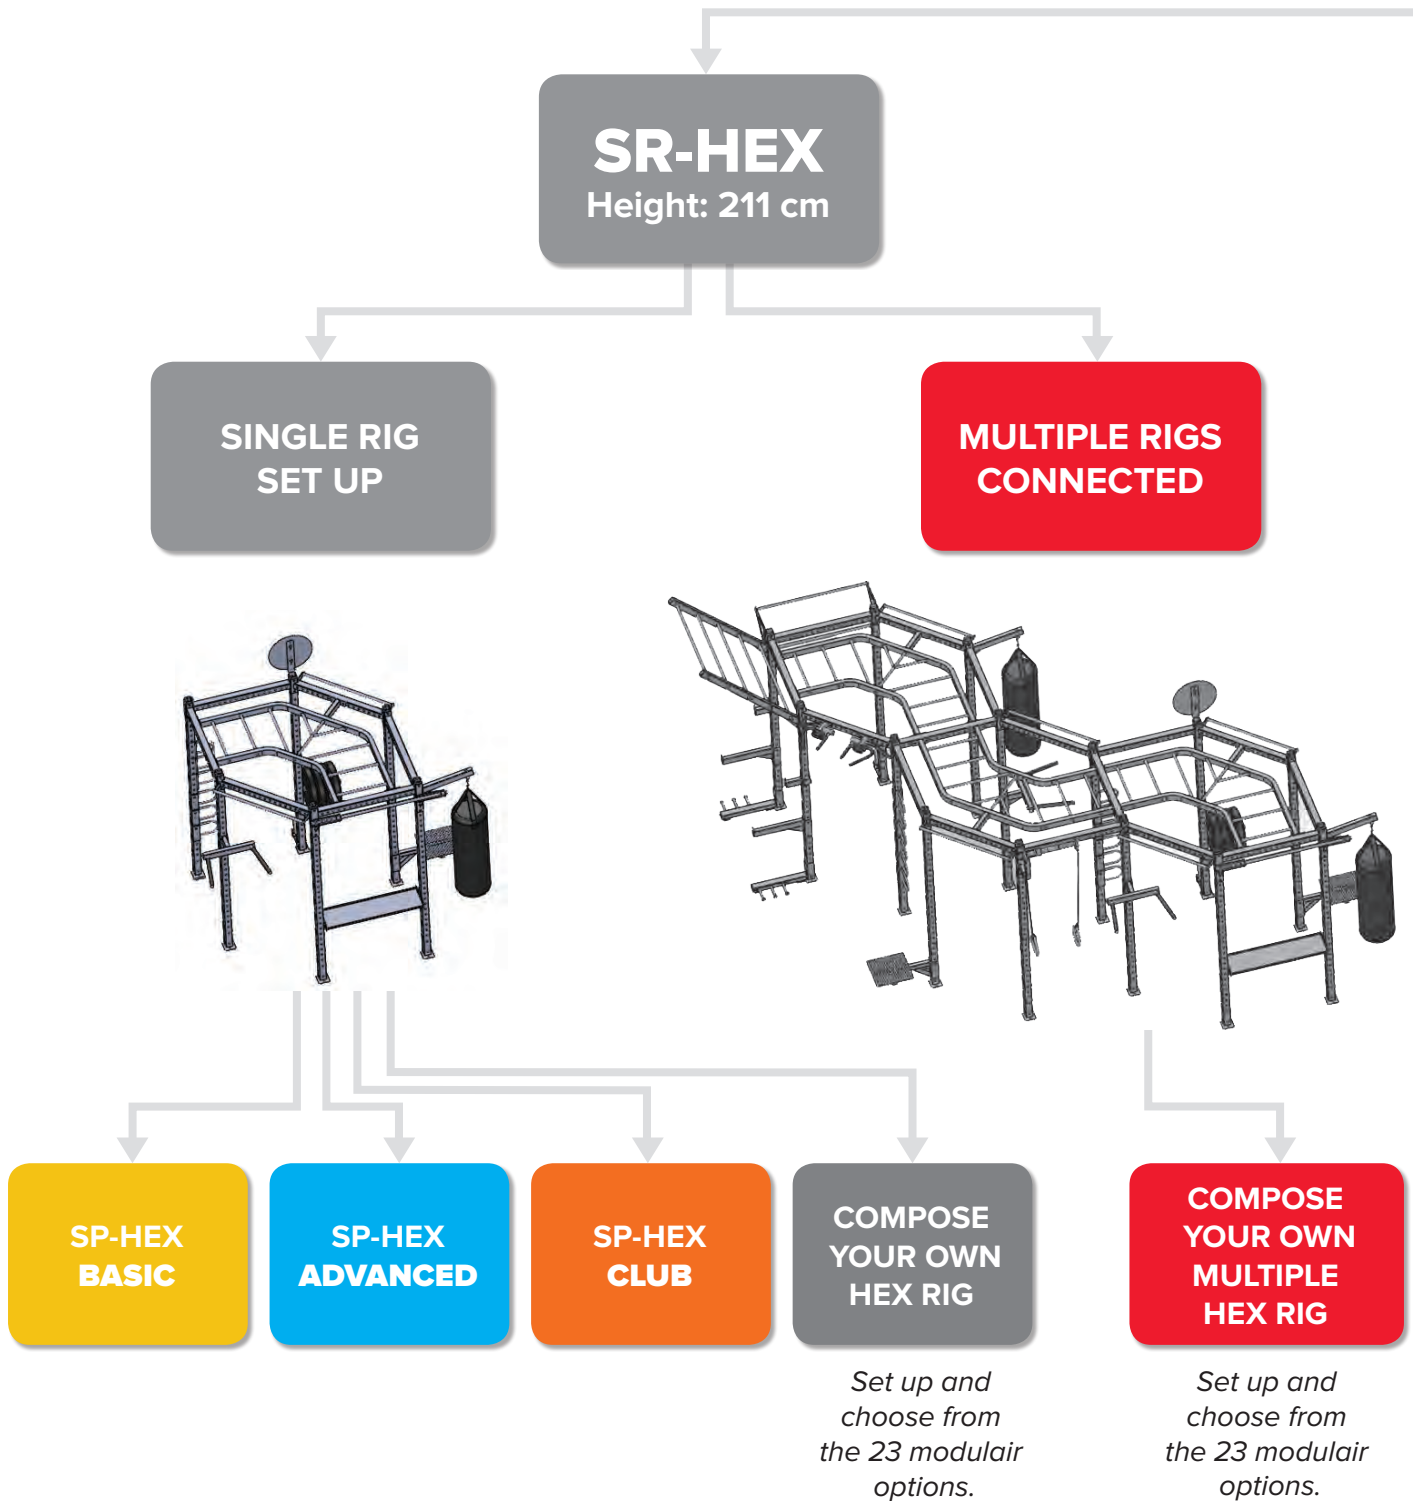

ATTACHMENTS FOR HEXAGON & HEXAGON PRO

	Item	Description	Retail	Net Weight kilogram	Gross Weight kilogram	BASIC Package Qty	ADVANCED Package Qty	CLUB Package Qty
01	SR-BAR	Monkey bars	€ 645.00	40.50	54.80	0	0	1
02	SR-BHV	Vertical bar storage	€ 95.00	4.50	4.80	0	1	1
03	SR-BP	Band peg attachment (2 in box)	€ 300.00	19.30	22.50	0	0	1
04	SR-BT	Ball throw attachment	€ 235.00	12.50	13.70	0	0	1
05	SR-DIP	Dip attachment	€ 250.00	11.20	14.20	0	1	1
06	SR-DPU	Double pull up attachment	€ 330.00	13.45	17.95	0	0	1
07	SR-FPU	Flying pull up attachment	€ 385.00	37.10	40.20	0	0	1
08	SR-HB	Heavy bag	€ 165.00	35.00	39.80	0	0	1
09	SR-HBH	Heavy bag attachment without sandbag	€ 140.00	6.68	7.60	0	0	1
10	SR-KB	Kettlebell tray	€ 179.00	12.30	13.50	0	1	1
11	SR-LO	Lift off attachment (2 in box)	€ 125.00	6.30	6.80	1	1	1
12	SR-MB	Medicine ball rack	€ 149.00	7.50	8.50	0	0	1
13	SR-MGC	Multi-grip chin up (2 in box)	€ 229.00	12.80	14.40	0	1	1
14	SR-REB	Rebounder	€ 660.00	24.80	29.80	0	0	1
15	SR-SBH	Stability ball holder	€ 175.00	6.35	7.20	0	0	0
16	SR-SC	Safety catch attachment (2 in box)	€ 200.00	18.80	20.40	1	1	1
17	SR-SPU	Single pull up attachment	€ 139.00	5.30	5.90	1	1	1
18	SR-STEP	Step (plyo) attachment	€ 285.00	19.40	21.60	0	1	1
19	SR-SUSP	Suspension station	€ 500.00	23.00	31.50	0	0	1
20	SR-TBR	T bar row attachment	€ 149.00	4.75	5.00	0	1	1
21	SR-UL	U link attachment (by chrome)	€ 90.00	4.50	5.10	0	1	2
22	SR-WPH	Weight plate storage	€ 100.00	2.85	3.20	0	2	2
23	SR-WPS	Weight plate storage	€ 235.00	11.20	14.00	0	0	0

Body-Solid
ProClub Line
THE HEXAGON
FUNCTIONAL TRAINING RIG