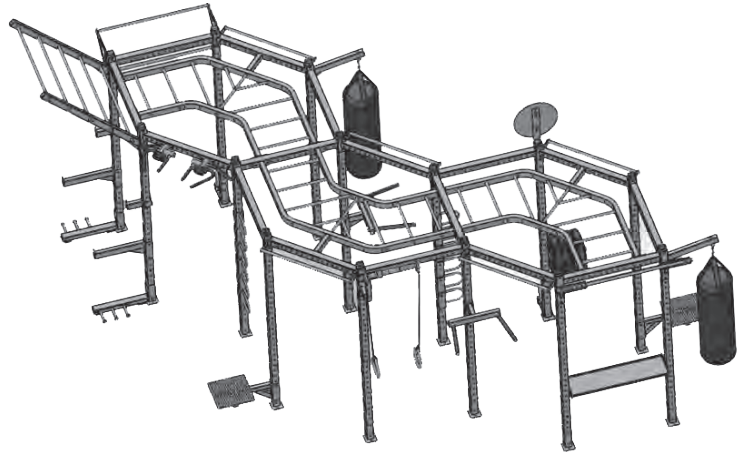

# START

Select one of both options depending the desired height.

## SR-HEXPRO

Height: 251.5 cm

SINGLE PRO RIG SET UP

MULTIPLE PRO RIGS CONNECTED

SP-HEXPRO  
BASIC

SP-HEXPRO  
ADVANCED

SP-HEXPRO  
CLUB

COMPOSE  
YOUR OWN  
SR-HEXPRO  
RIG